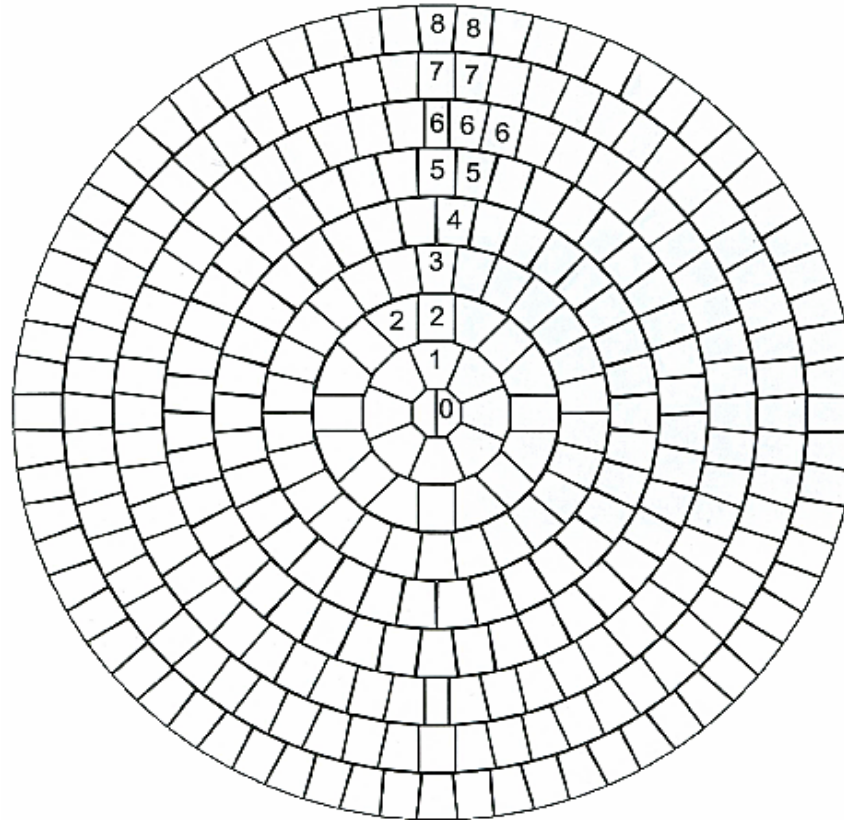

**STONE DIMENSIONS
& PATTERN**

CENTER
2 pieces

WEDGE
FORMS FIRST RING-
ALTERNATE WITH
TAPER ON SECOND

TAPER
ALTERNATE WITH
WEDGE ON SECOND
RING-
ALL ON RINGS 3 & 4-
ALTERNATE WITH REC

RECTANGLE.
ALTERNATE WITH
TAPER ON RINGS
5,6,7,8

SMALL REC.
2 ON RING 6

CIRCLE RING	CIRCLE INCH DIAM.	CENTER STONE	WEDGE	TAPER	RECTANGLE	HALF REC
0	6	2				
1	18		8			
2	30		8		8	
3	42			26		
4	54			34		
5	65			21	21	
6	77			26	24	2
7	90			30	30	
8	102			34	34	