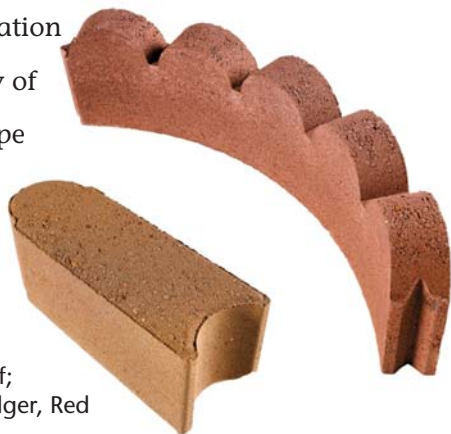

*Your Path To Beautiful Spaces*

Garden Wall, Red; Straight Scallop Edger, Gray; Square Patio Stone, Buff

Give gardeners a simple, yet practical solution for designing picture-perfect surroundings with *Garden Walls*, *Edgers* and *Patio Stones*. The variety of shapes, patterns and colors is the perfect way to add depth and dimension to outdoor spaces. Homeowners will appreciate the ease of installation and versatility of these hardscape products.

Bullet Edger, Buff; Curve Scallop Edger, Red

**RED RIVER**  
Hardscapes

**Added Benefits For Our Customers:**

- A wide variety of style and design possibilities
- One-stop source for completing your hardscape project
- In-stock product – in all colors – ensures timely delivery for large or small jobs
- Red River Hardscapes is the only full-line hardscape manufacturer in Middle and Western Tennessee and Kentucky
- From our state-of-the-art manufacturing facility to delivery via the Red River fleet you are assured of superior products and service

Bullet Edger,  
Buff

BULLET EDGER	
Size	11" x 4" x 4"
Weight	15 pounds
Pieces per Pallet	200 pieces
Pallet weight	3,000 pounds
Colors	Buff, Gray, Red

Curve  
Scallop,  
Red

CURVE SCALLOP EDGER	
Size	27" x 2" x 5"
Weight	23 pounds
Pieces per Pallet	96 pieces
Pallet weight	2,200 pounds
Colors	Buff, Gray, Red