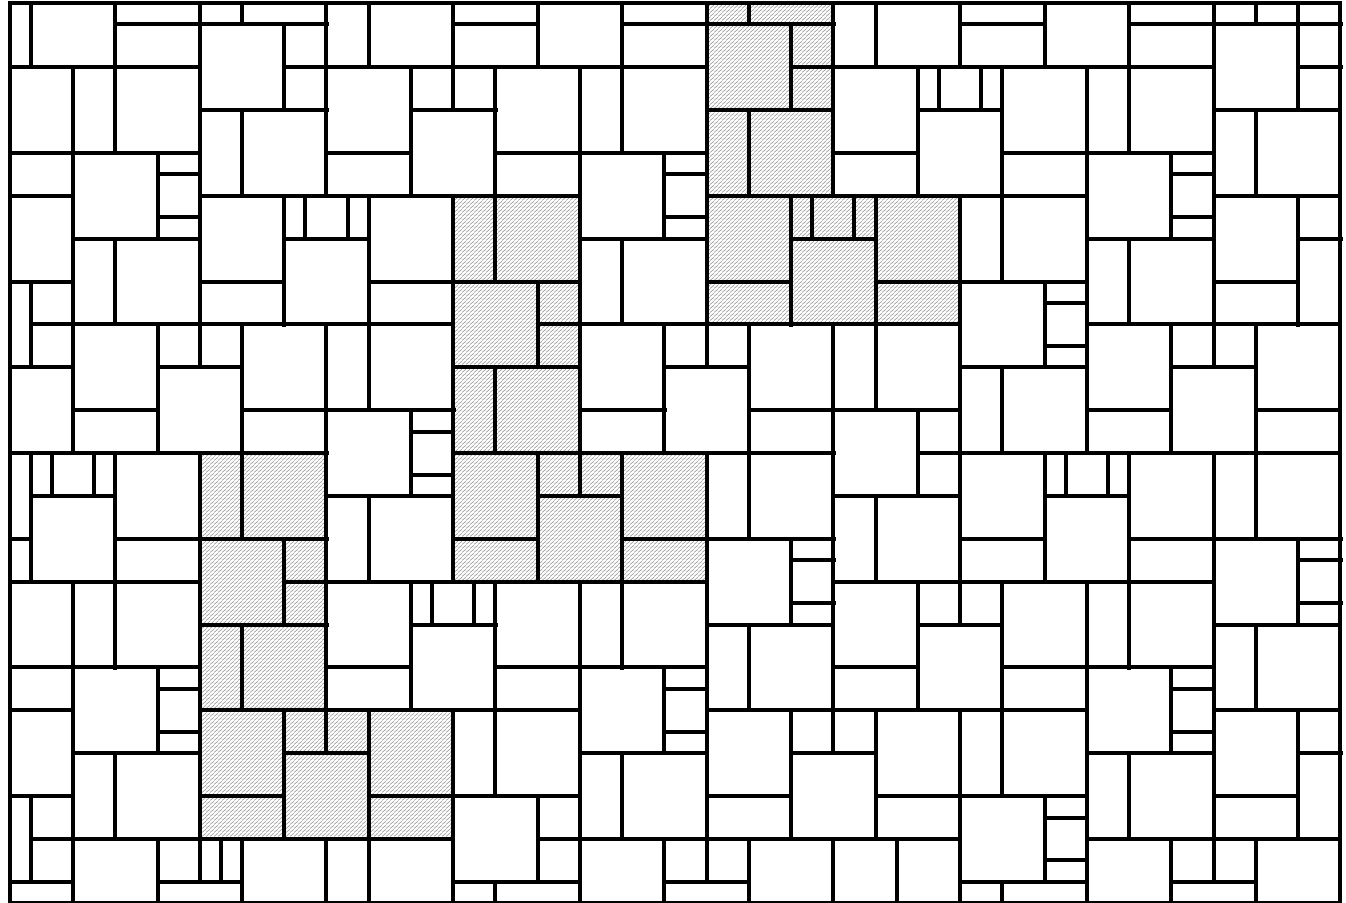

**STONE DIMENSIONS
& PATTERN**

12 X 12 67%

12 X 6
6" x 6" 33%
6" x 3"

ALTERNATE SMALL
STONES FOR
RANDOM EFFECT

RED RIVER
Hardscapes

**ROMAN ROAD
Pattern A**

70MM

Pallet Order Ratio
2/3 - 12 x 12 Stones
1/3 - 3 Piece Blend