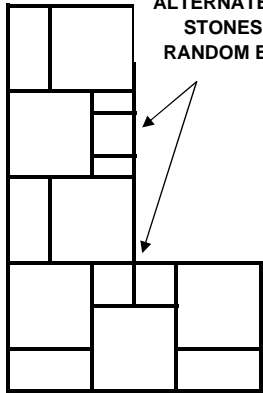

**STONE DIMENSIONS
& PATTERN**

12 X 12 67%

12 X 6
6" x 6" 33%
6" x 3"

ALTERNATE SMALL
STONES FOR
RANDOM EFFECT

RED RIVER
Hardscapes

**ROMAN ROAD
Pattern A**

70MM

Pallet Order Ratio
2/3 - 12 x 12 Stones
1/3 - 3 Piece Blend